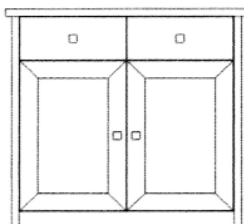

Cerise Trade Price List January 2009

Cerise (Cherry)

C2 Cerise Extending Dining Table

W 90 cm H 75.5 cm D 90 cm

C3 Cerise Dining Chair

C4 Cerise China Cabinet

W 80 cm H 120 cm D 41 cm

C5 Cerise 2' 6" Display Cabinet

W 80 cm H 190 cm D 42 cm

C6 Cerise Mirror

W 76 cm H 96 cm

C7 Cerise 2' 6" Sidboard

W 80 cm H 75 cm D 42 cm

C8 Cerise Display Bookcase

W 80 cm H 120 cm D 41 cm

C9 Cerise TV and Entertainment Cabinet

W 80 cm H 57 cm D 42 cm

C10 Cerise Square Coffee Table

W 65 cm H 35 cm D 65 cm

C11 Cerise Large Coffee Table

W 110 cm H 35 cm D 65 cm

 **H A V E R H I L L**
FINE FURNITURE LTD