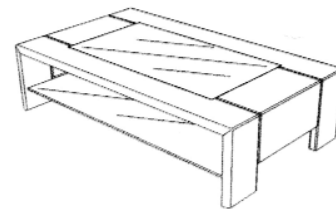

Cerise Trade Price List January 2009

Cerise (Cherry)

C2 Cerise Extending Dining Table

W 90 cm H 75.5 cm D 90 cm

C3 Cerise Dining Chair

C4 Cerise China Cabinet

W 80 cm H 120 cm D 41 cm

C5 Cerise 2' 6" Display Cabinet

W 80 cm H 190 cm D 42 cm

C6 Cerise Mirror

W 76 cm H 96 cm

C7 Cerise 2' 6" Sidboard

W 80 cm H 75 cm D 42 cm

C8 Cerise Display Bookcase

W 80 cm H 120 cm D 41 cm

C9 Cerise TV and Entertainment Cabinet

W 80 cm H 57 cm D 42 cm

C10 Cerise Square Coffee Table

W 65 cm H 35 cm D 65 cm

C11 Cerise Large Coffee Table

W 110 cm H 35 cm D 65 cm

 **H A V E R H I L L**
FINE FURNITURE LTD