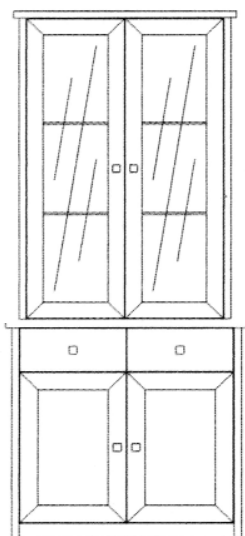

Cerise Trade Price List January 2009

Cerise (Cherry)

C2 Cerise Extending Dining Table

W 90 cm H 75.5 cm D 90 cm

C3 Cerise Dining Chair

C4 Cerise China Cabinet

W 80 cm H 120 cm D 41 cm

C5 Cerise 2' 6" Display Cabinet

W 80 cm H 190 cm D 42 cm

C6 Cerise Mirror

W 76 cm H 96 cm

C7 Cerise 2' 6" Sidboard

W 80 cm H 75 cm D 42 cm

C8 Cerise Display Bookcase

W 80 cm H 120 cm D 41 cm

C9 Cerise TV and Entertainment Cabinet

W 80 cm H 57 cm D 42 cm

C10 Cerise Square Coffee Table

W 65 cm H 35 cm D 65 cm

C11 Cerise Large Coffee Table

W 110 cm H 35 cm D 65 cm

 **H A V E R H I L L**
FINE FURNITURE LTD