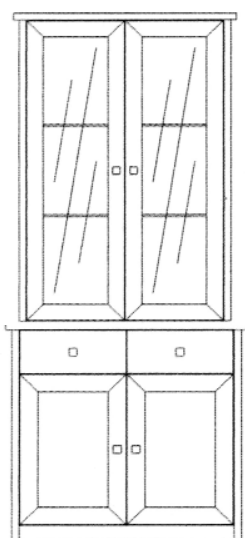

## Cerise (Cherry)

**C2 Cerise Extending Dining Table**

W 90 cm H 75.5 cm D 90 cm

**C3 Cerise Dining Chair**

**C4 Cerise China Cabinet**

W 80 cm H 120 cm D 41 cm

**C5 Cerise 2' 6" Display Cabinet**

W 80 cm H 190 cm D 42 cm

**C6 Cerise Mirror**

W 76 cm H 96 cm

**C7 Cerise 2' 6" Sidboard**

W 80 cm H 75 cm D 42 cm

**C8 Cerise Display Bookcase**

W 80 cm H 120 cm D 41 cm

**C9 Cerise TV and Entertainment Cabinet**

W 80 cm H 57 cm D 42 cm

**C10 Cerise Square Coffee Table**

W 65 cm H 35 cm D 65 cm

**C11 Cerise Large Coffee Table**

W 110 cm H 35 cm D 65 cm

 **H A V E R H I L L**  
FINE FURNITURE LTD