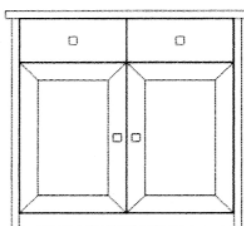

## Cerise (Cherry)

**C2 Cerise Extending Dining Table**

W 90 cm H 75.5 cm D 90 cm

**C3 Cerise Dining Chair**

**C4 Cerise China Cabinet**

W 80 cm H 120 cm D 41 cm

**C5 Cerise 2' 6" Display Cabinet**

W 80 cm H 190 cm D 42 cm

**C6 Cerise Mirror**

W 76 cm H 96 cm

**C7 Cerise 2' 6" Sidboard**

W 80 cm H 75 cm D 42 cm

**C8 Cerise Display Bookcase**

W 80 cm H 120 cm D 41 cm

**C9 Cerise TV and Entertainment Cabinet**

W 80 cm H 57 cm D 42 cm

**C10 Cerise Square Coffee Table**

W 65 cm H 35 cm D 65 cm

**C11 Cerise Large Coffee Table**

W 110 cm H 35 cm D 65 cm

 **H A V E R H I L L**  
FINE FURNITURE LTD